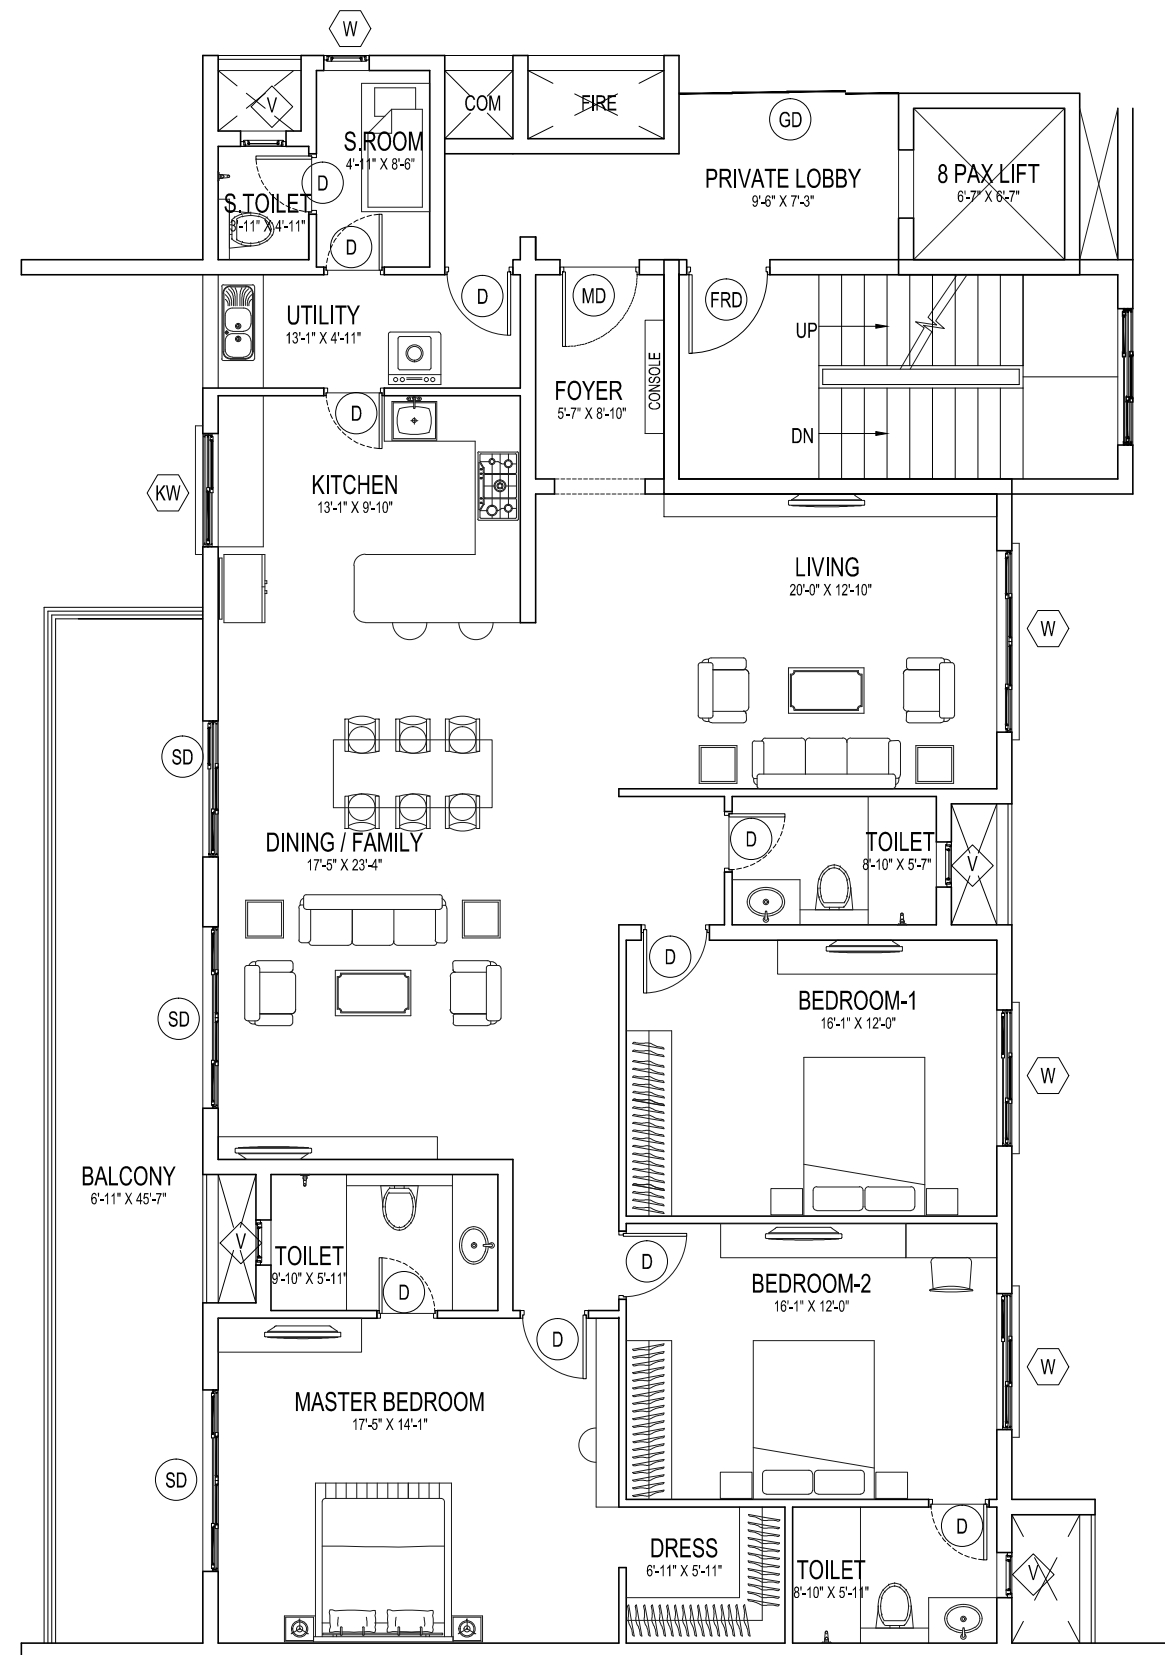

ARTISANE - FOREST BREEZE

UNIT TYPE
3.5BHK-T1

UNIT-A2/B2

1ST - 7TH, 12TH & 13TH FLOOR

KEY PLAN

TOWER - A

TOWER - B

TOWER - C