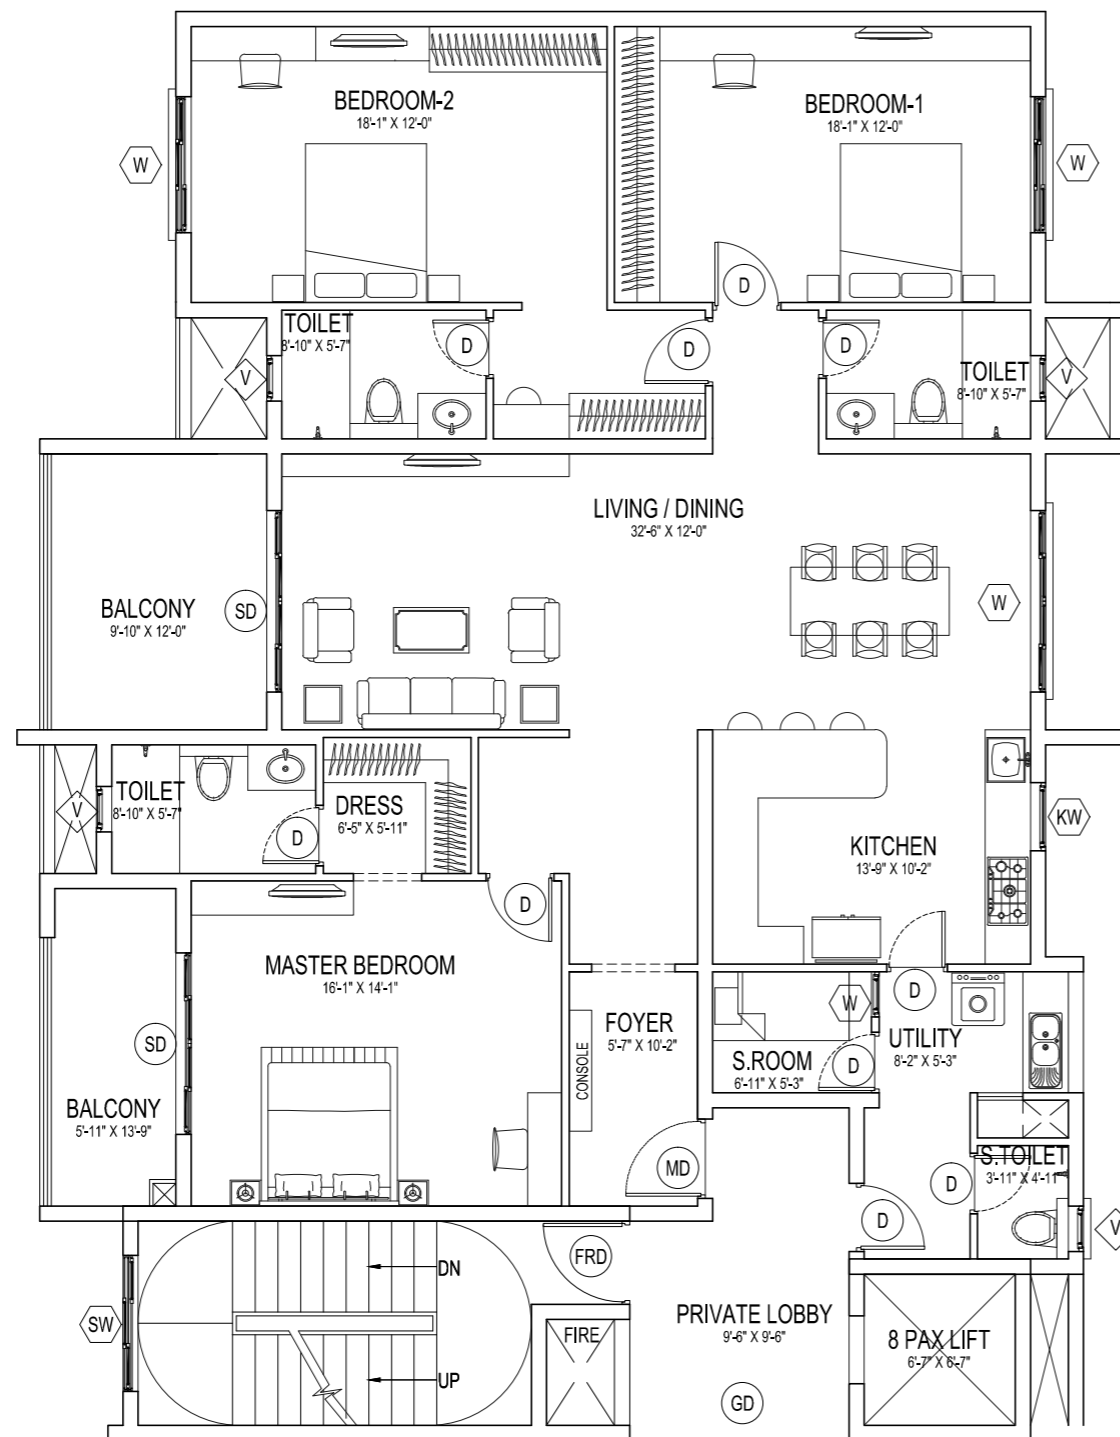

ARTISANE - FOREST BREEZE

UNIT TYPE
3 BHK

UNIT-B1/C1

B1-1ST - 13TH FLOOR

C1-2ND-11TH FLOOR

KEY PLAN

TOWER - A

TOWER - B

TOWER - C