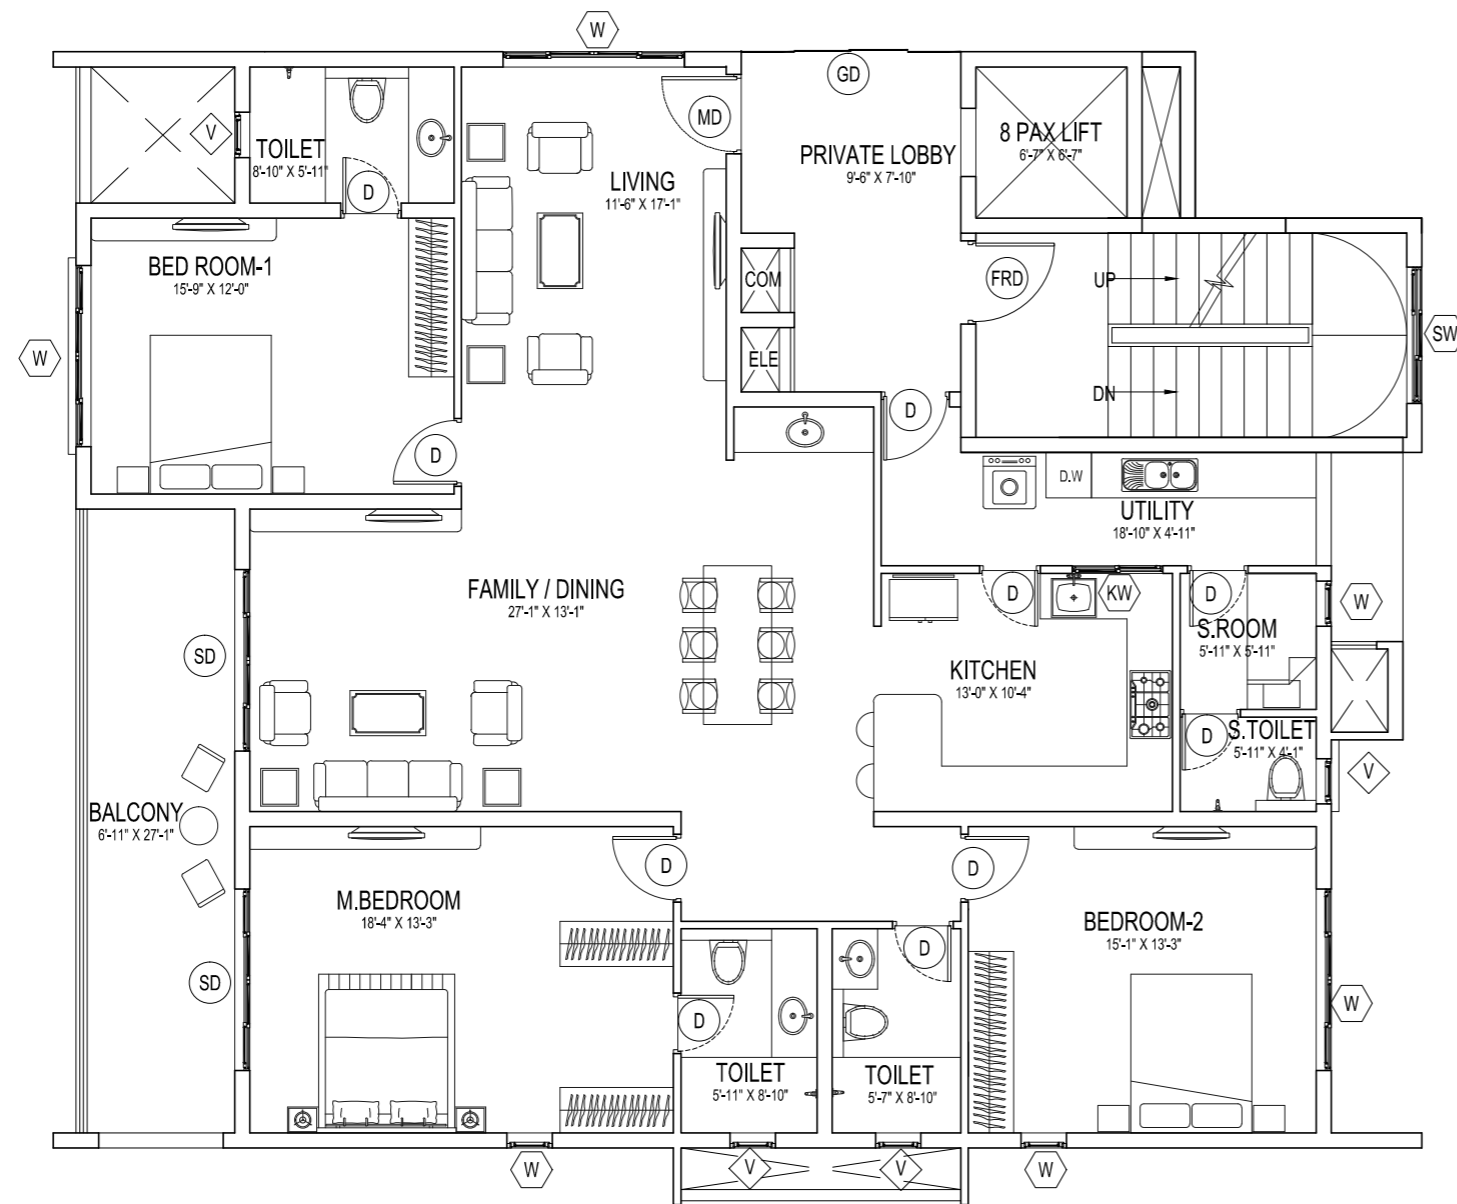

ARTISANE - FOREST BREEZE

UNIT TYPE
3.5 BHK-T2

UNIT-C2

2ND-11TH FLOOR

KEY PLAN

TOWER - A

TOWER - B

TOWER - C